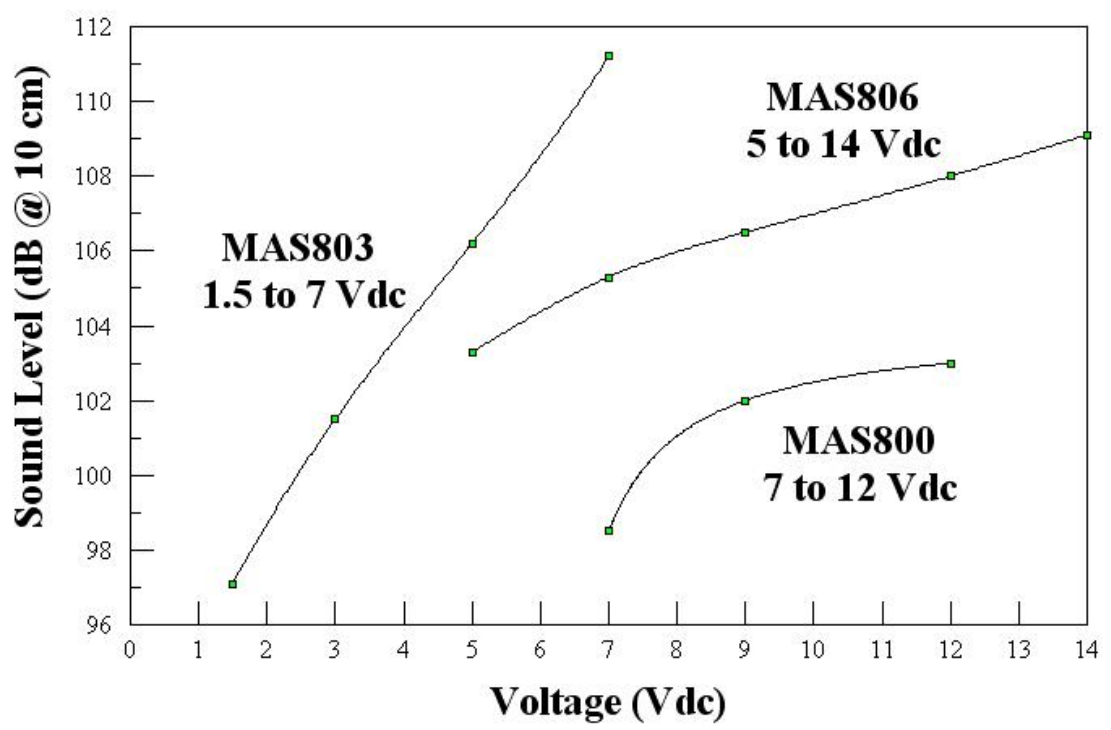

Performance Curve Charts

Certifications

Typical Performance Curves

MAS800 Series Typical Sound Level vs Voltage (10 cm)

Mallory Sonalert Products, Inc. (www.mallory-sonalert.com)