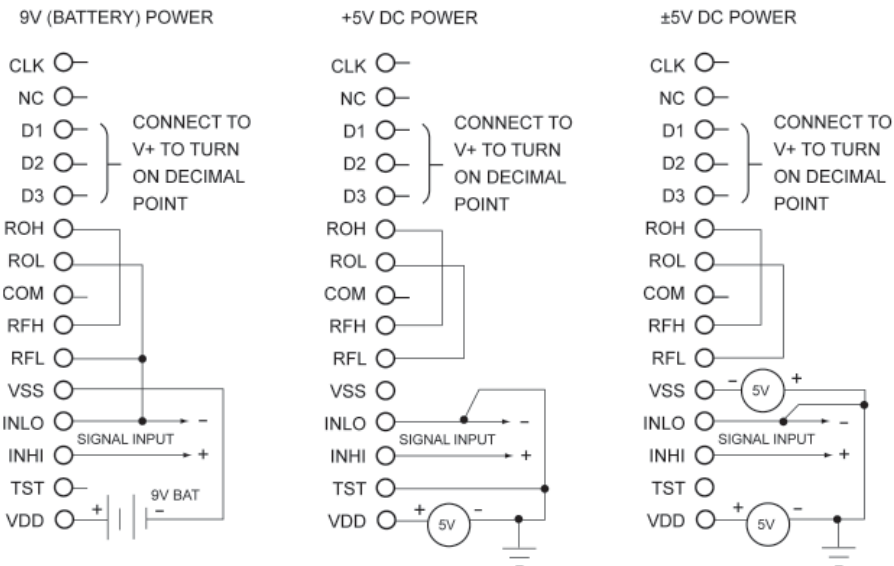

# Flat Pack Solder Pad Wiring

IS-005

Rev. 20E09

# Flat Pack Solder Pad Dimensions