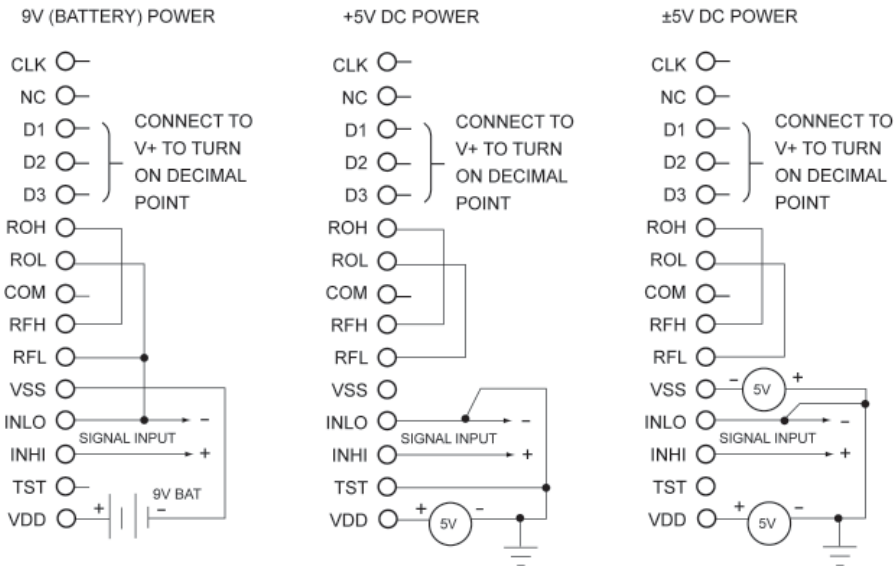

# Flat Pack Solder Pad Wiring

IS-005

Rev. 20E09

# Flat Pack Solder Pad Dimensions