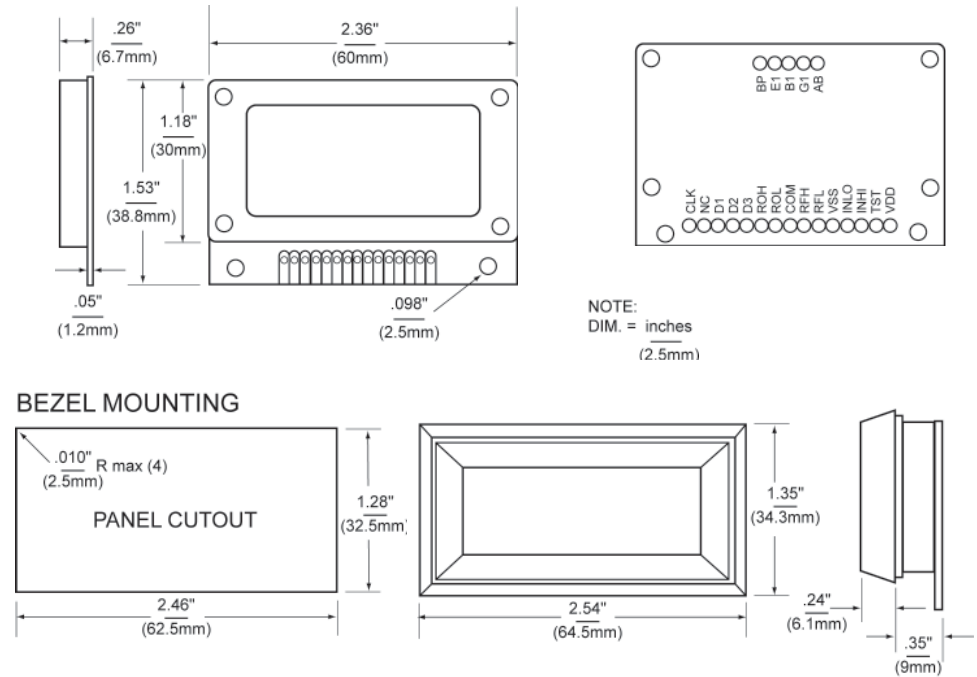

# Flat Pack Solder Pad Wiring

IS-005

Rev. 20E09

# Flat Pack Solder Pad Dimensions